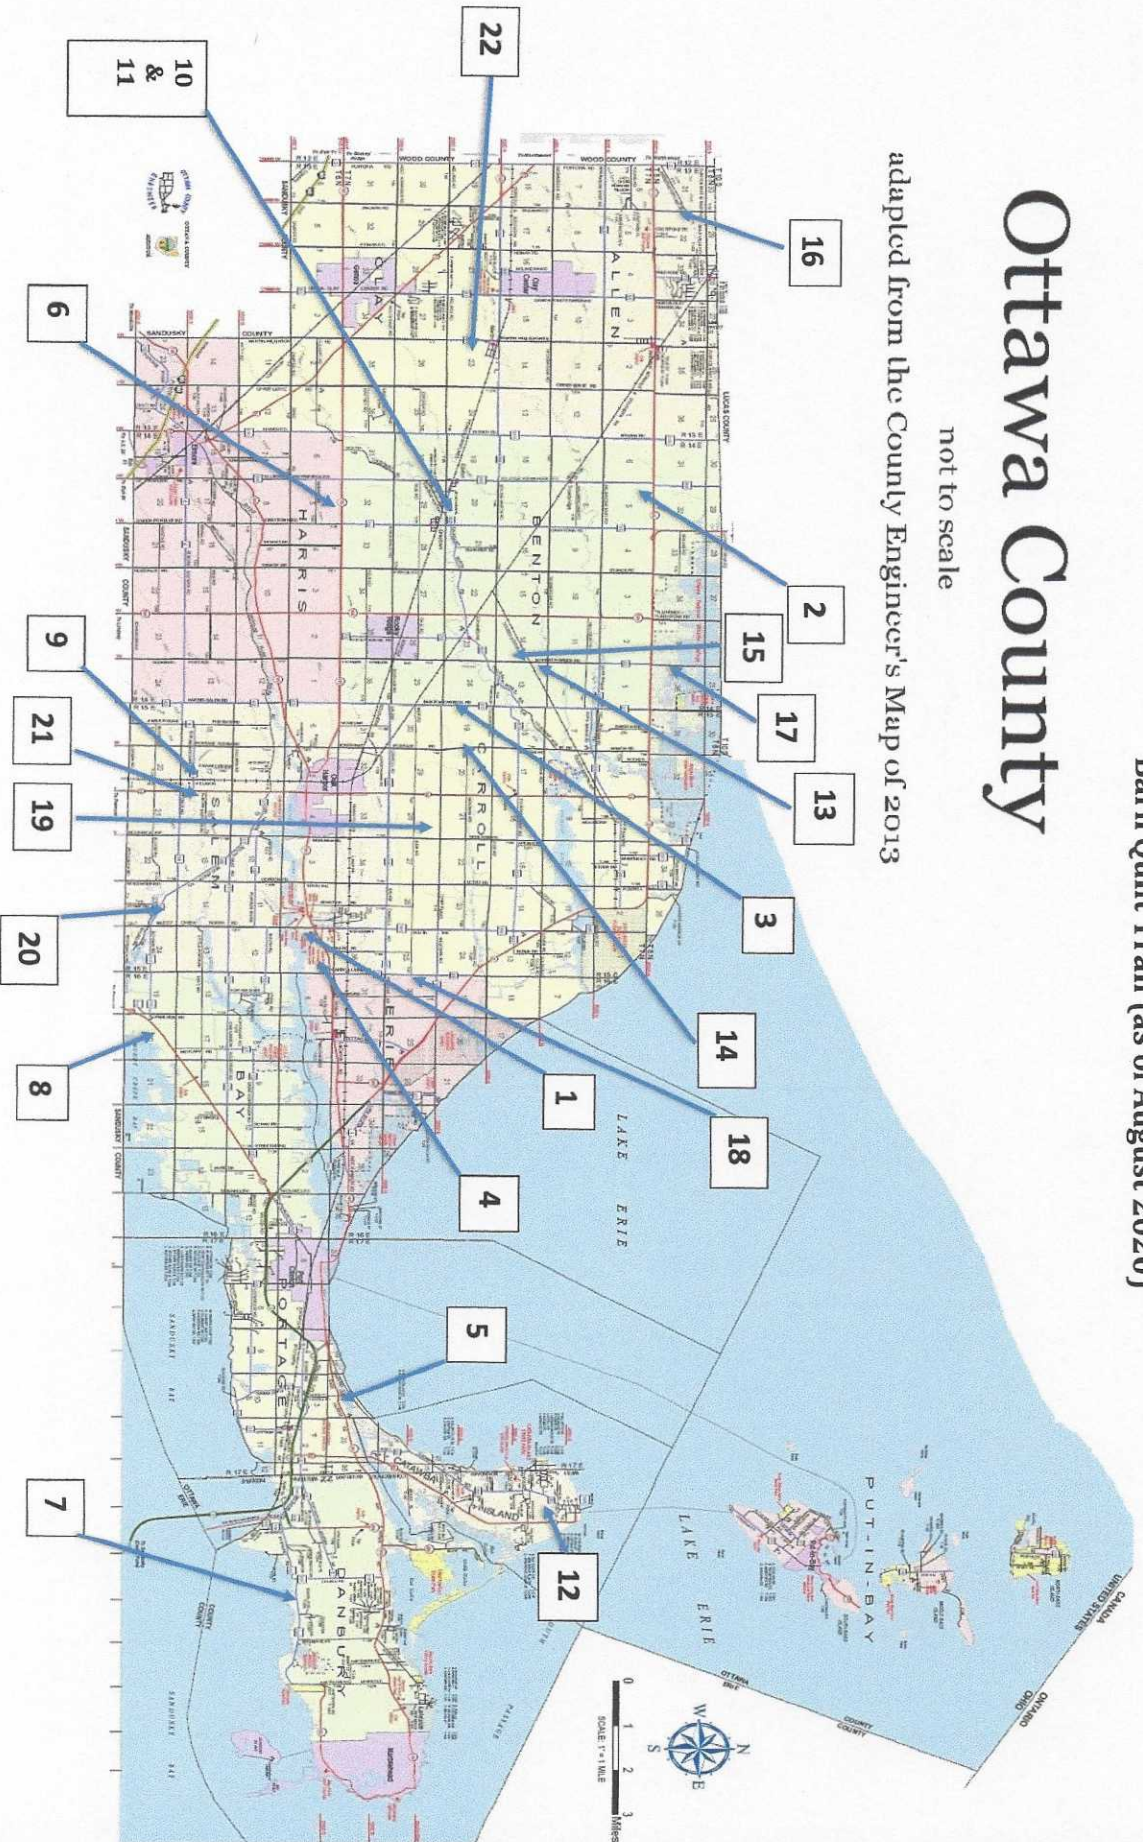

Barn Quilt Trail (as of August 2020)

# Ottawa County

not to scale

adapted from the County Engineer's Map of 2013

## Locations

### **1** Salem Township

*"Stars in the Attic"*  
Damschroder Hall, Ottawa County Fairgrounds  
7870 W SR 163  
Oak Harbor, OH